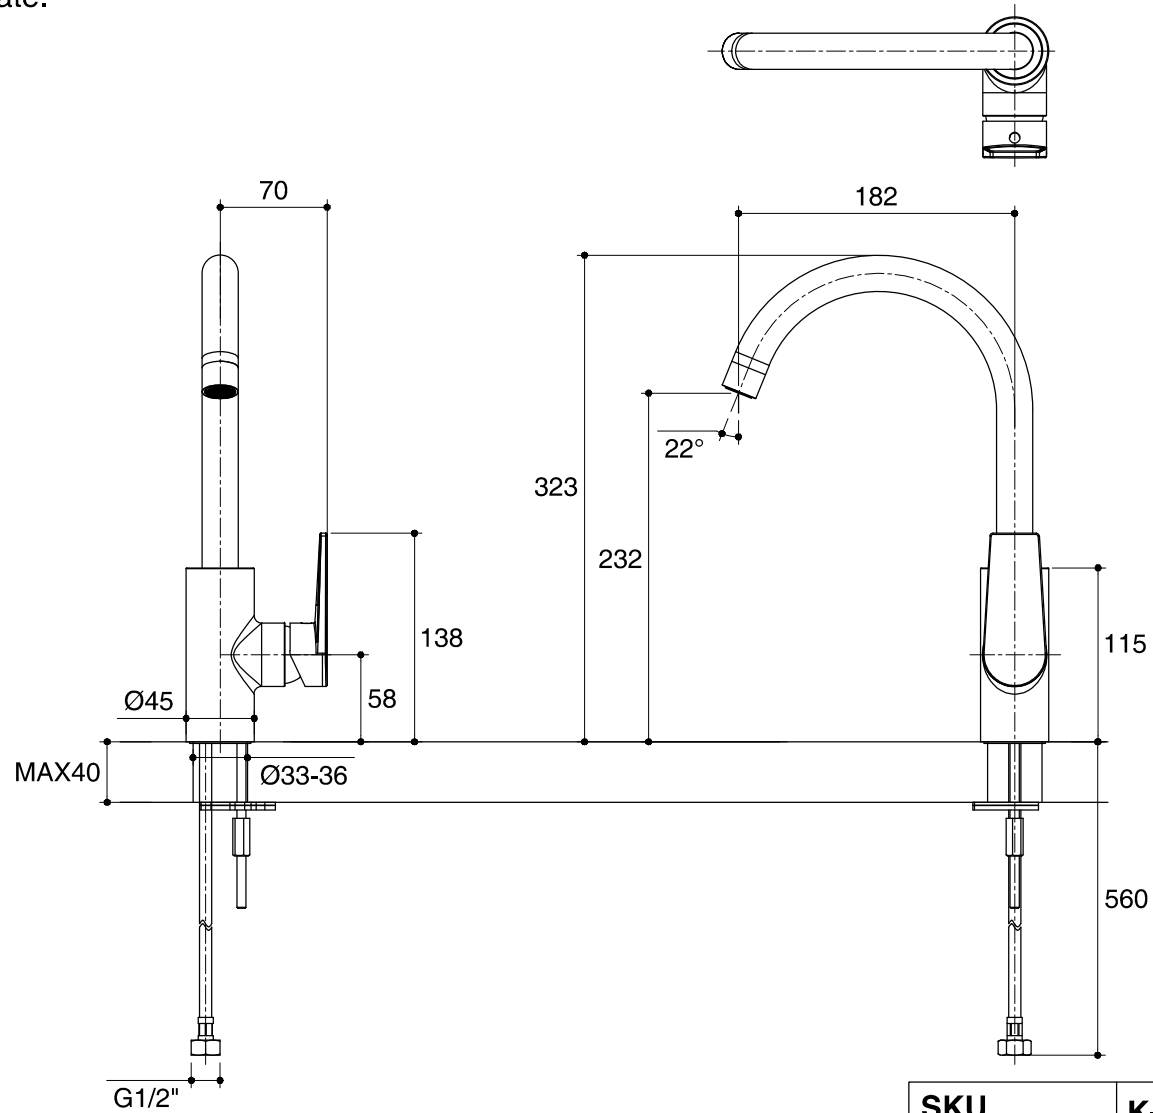

Dimensions are approximate.

Unit: mm

SKU	K-74053T-4CD-CP
Name	TAUT
Description	KITCHEN FAUCET

KOHLER

*The recommended dimension for installation can be adjusted according to user preferences and layout.